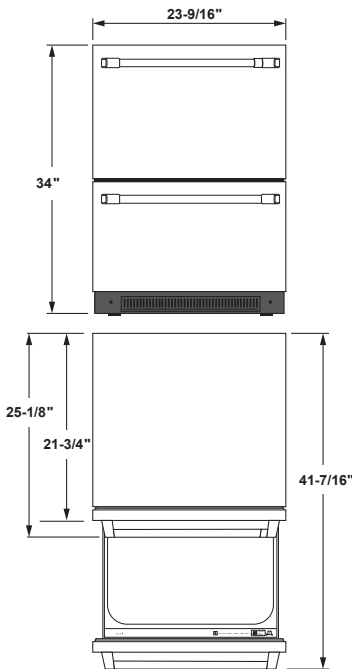

Café™ Dishwasher Drawer

CDD420P2TS1 / CDD420P3TD1 / CDD420P4TW2

CAFÉ

DISTINCT BY DESIGN™

WEIGHTS & DIMENSIONS

Cabinet Width	24 in
Approximate Shipping Weight	125 lb
Net Weight	120 lb
Overall Height	34 in
Height w/ Legs Retracted - Minimum Height	34 in
Height w/Legs Extended - Maximum Height	36-3/8 in
Overall Depth	21-3/4 in
Overall Depth with Handle	25-1/8 in
Overall Width	23-9/16 in

APPEARANCE

Color Appearance	Stainless Steel
Door Style	2 Drawer Fronts
Installation	Built-Up Floor Capable Flush Cabinet Installation Side Installation or Top Installation Included
Door Appearance	2 Drawer Fronts
Handle	Café™
Handle Color	Brushed Stainless
Handle Design	Customizable
Control Panel Color	Grey

TECHNICAL DETAILS

Calrod Heater Watts	503
Power Connection	Power Cord - Included
Volts/Hertz/Amps	Single Drawer, 4.7 Amps Both Drawers, 9.4 Amps

ACCESSORIES

Optional Kit	CXQD2H2PNBZ - Brushed Bronze CXQD2H2PNSS - Brushed Stainless CXQD2H2PNBT - Brushed Black CXQD2H2PNCU - Brushed Copper
Drain Hose	WD24X30798

WARRANTY

Parts warranty	Limited 1-year entire appliance
Labor warranty	Limited 1-year entire appliance
Warranty notes	See written warranty for full details

DIMENSIONS