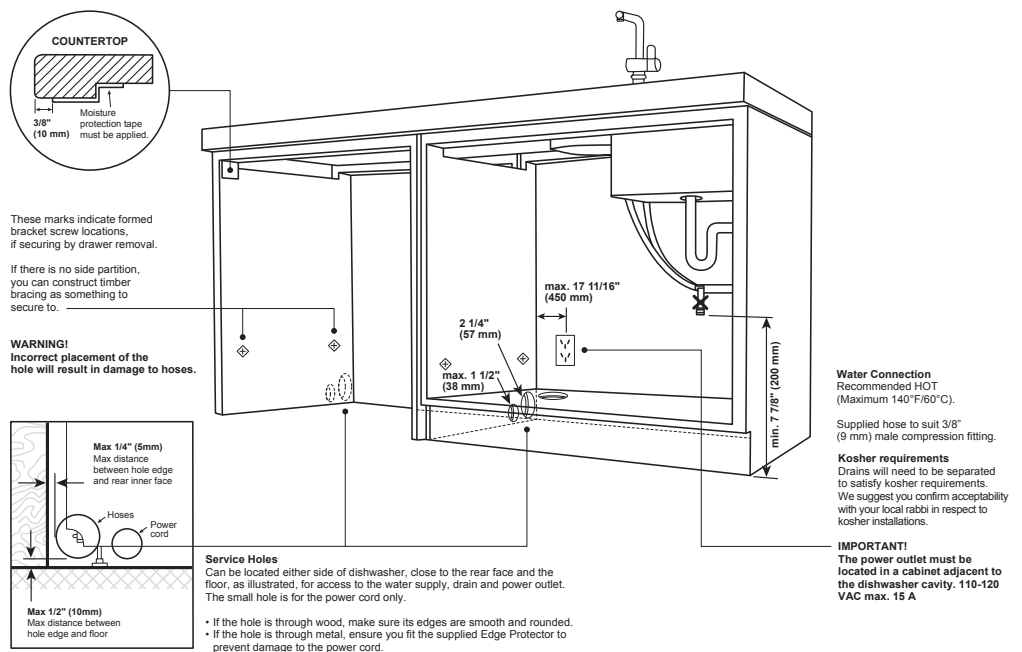

INSTALLATION DIMENSIONS

ADDITIONAL ACCESSORIES

For answers to your Café™ product questions, visit our website at cafeappliances.com.